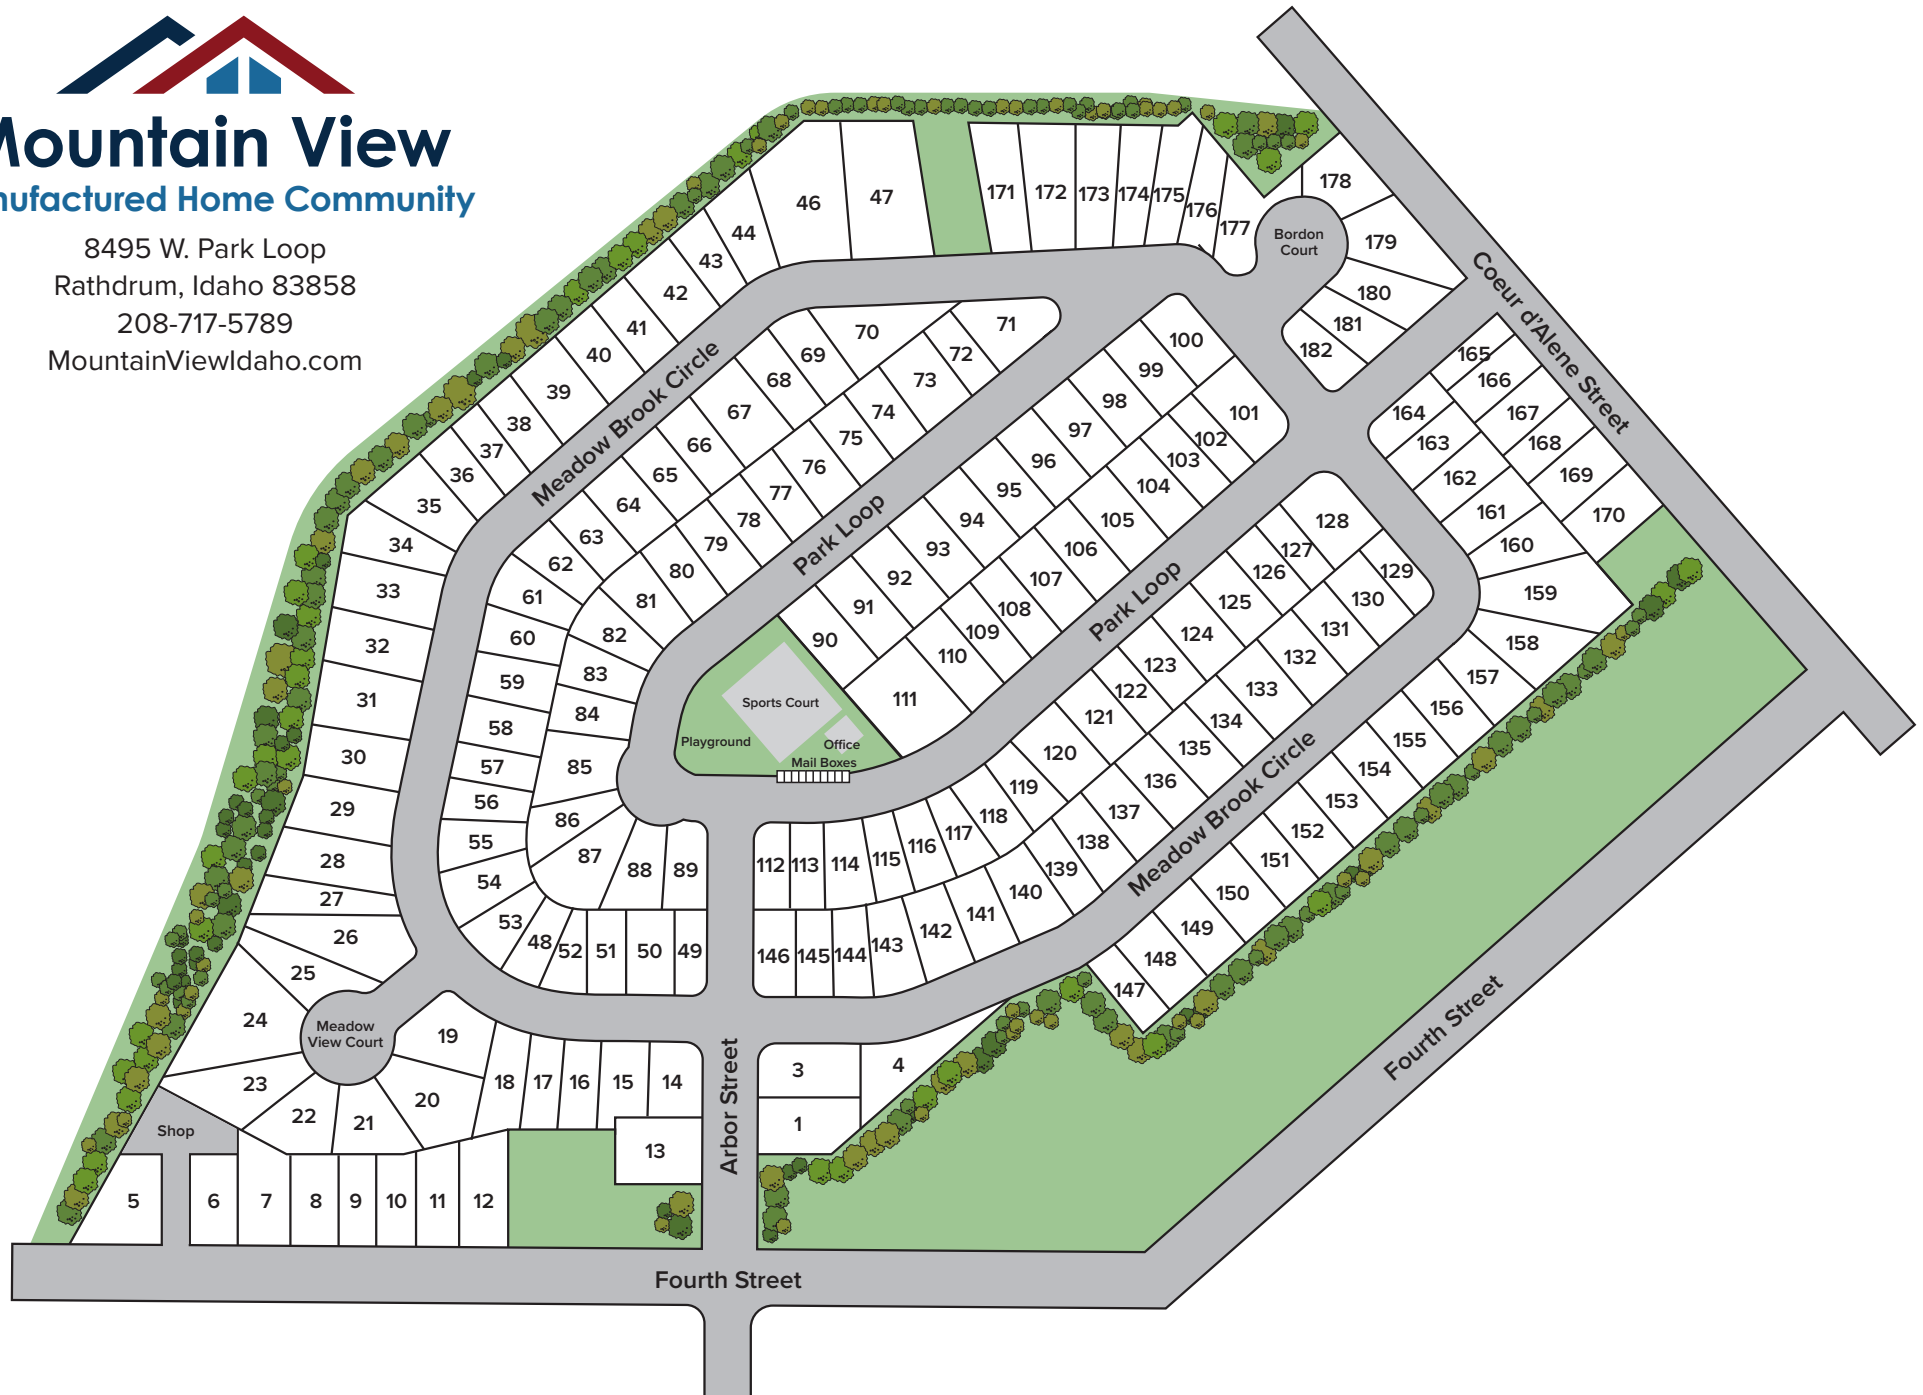

# Mountain View

Manufactured Home Community

8495 W. Park Loop  
Rathdrum, Idaho 83858  
208-717-5789  
MountainViewIdaho.com